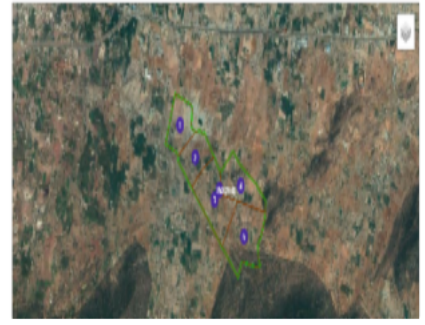

Nazri Naksha

Google Map View