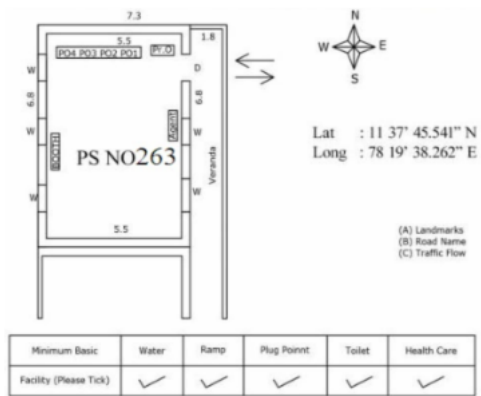

Nazri Naksha

Google Map View

Polling Station Building Front View

Polling Station Front View

Cad View

Key MAP View