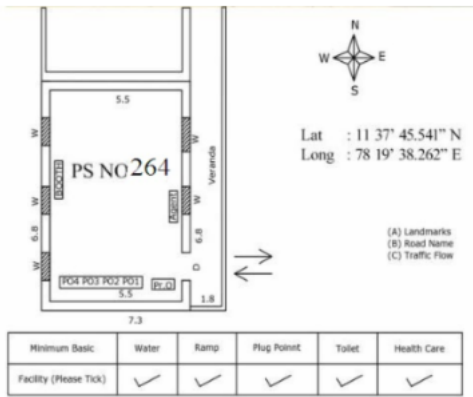

Nazri Naksha

Google Map View

Polling Station Building Front View

Polling Station Front View

Cad View

Key MAP View