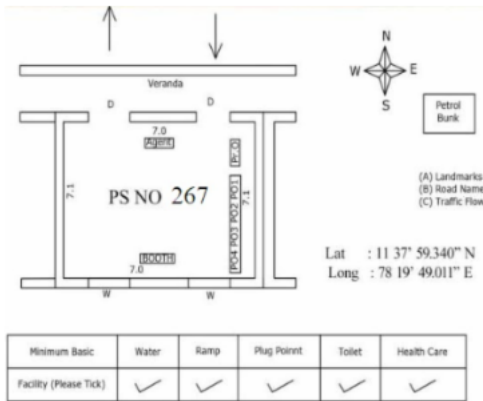

Nazri Naksha

Google Map View

Polling Station Building Front View

Polling Station Front View

Cad View

Key MAP View