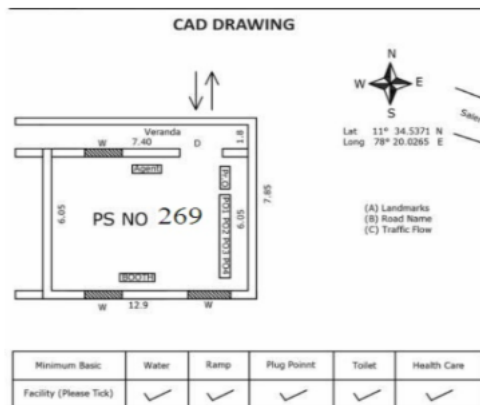

Nazri Naksha

Google Map View

Polling Station Building Front View

Polling Station Front View

Cad View

Key MAP View