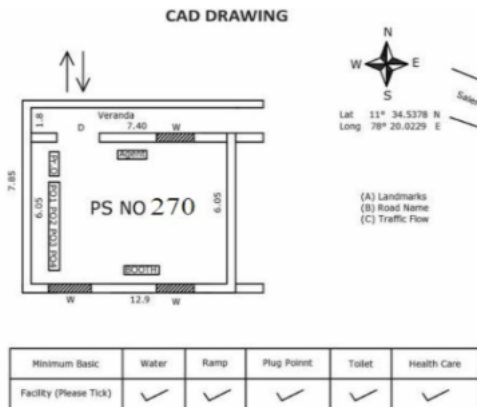

Nazri Naksha

Google Map View

Polling Station Building Front View

Polling Station Front View

Cad View

Key MAP View