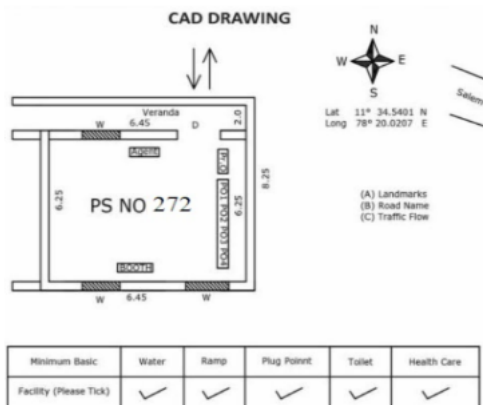

Nazri Naksha

Google Map View

Polling Station Building Front View

Polling Station Front View

Cad View

Key MAP View