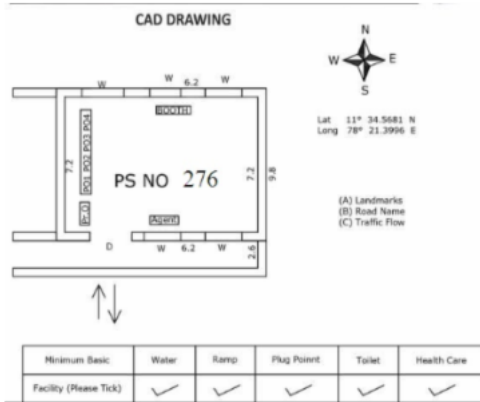

Nazri Naksha

Google Map View

Polling Station Building Front View

Polling Station Front View

Cad View

Key MAP View