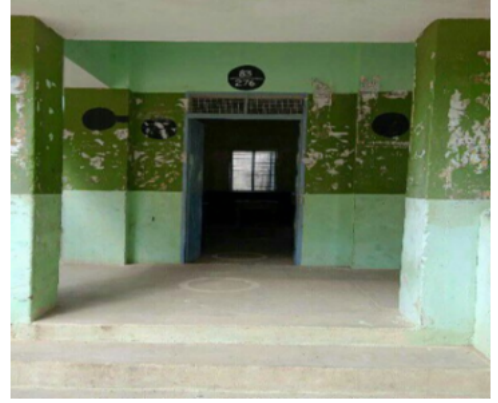

Polling Station Front View