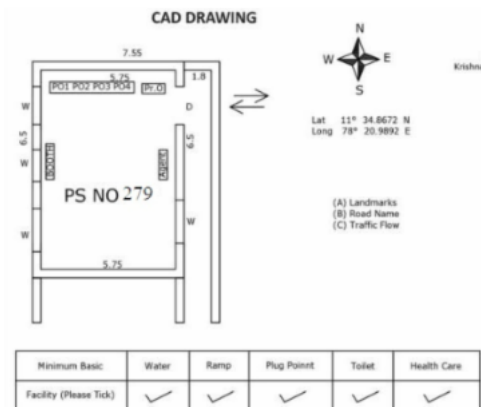

Nazri Naksha

Google Map View

Polling Station Building Front View

Polling Station Front View

Cad View

Key MAP View