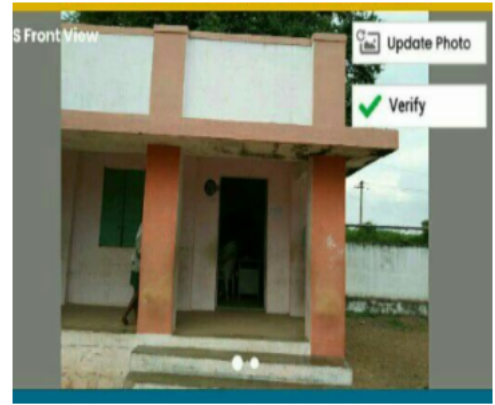

Polling Station Front View