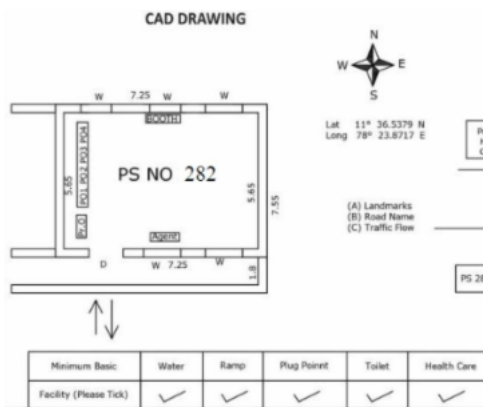

Nazri Naksha

Google Map View

Polling Station Building Front View

Polling Station Front View

Cad View

Key MAP View