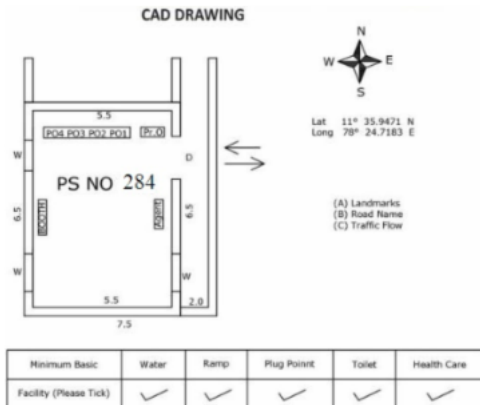

Nazri Naksha

Google Map View

Polling Station Building Front View

Polling Station Front View

Cad View

Key MAP View