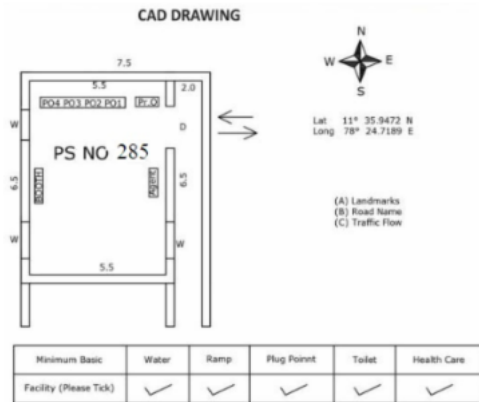

Nazri Naksha

Google Map View

Polling Station Building Front View

Polling Station Front View

Cad View

Key MAP View