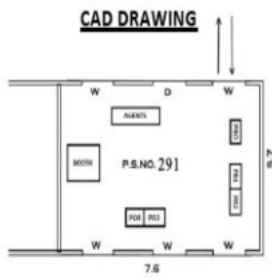

Nazri Naksha

Google Map View

Polling Station Building Front View

Polling Station Front View

Cad View

Key MAP View