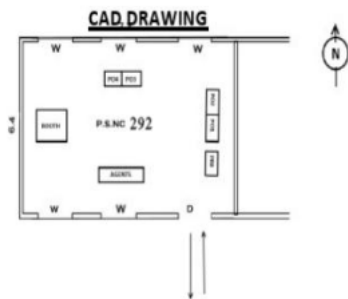

Nazri Naksha

Google Map View

Polling Station Building Front View

Polling Station Front View

Cad View

D - DOOR, W - WINDOW

Scale 1cm:1m

Key MAP View