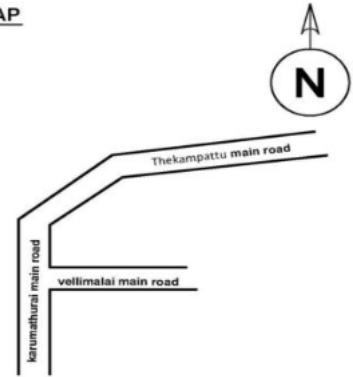

Cad View

Key MAP View

CAD DRAWING

KEY MAP