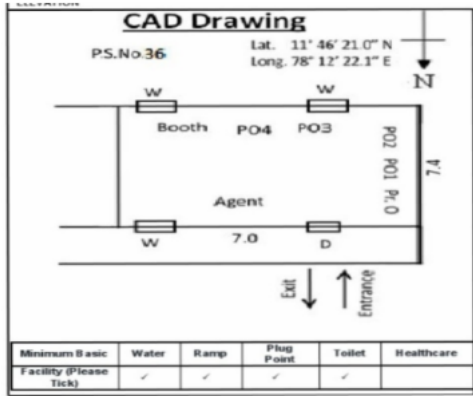

Nazri Naksha

Google Map View

Polling Station Building Front View

Polling Station Front View

Cad View

Key MAP View