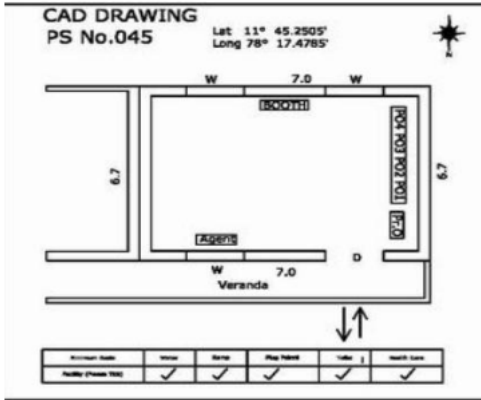

Nazri Naksha

Google Map View

Polling Station Building Front View

Polling Station Front View

Cad View

Key MAP View