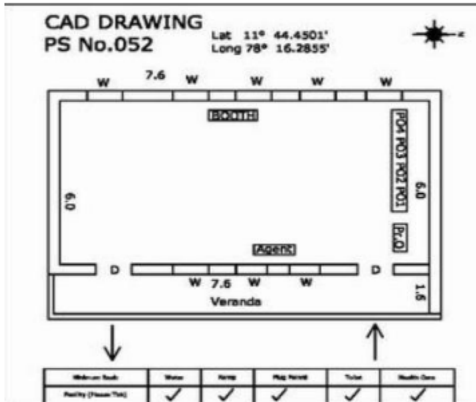

Nazri Naksha

Google Map View

Polling Station Building Front View

Polling Station Front View

Cad View

Key MAP View