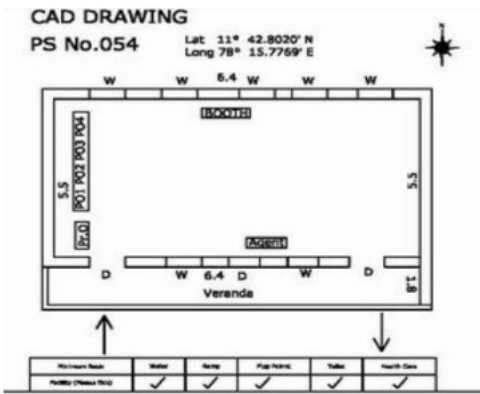

Nazri Naksha

Google Map View

Polling Station Building Front View

Polling Station Front View

Cad View

Key MAP View