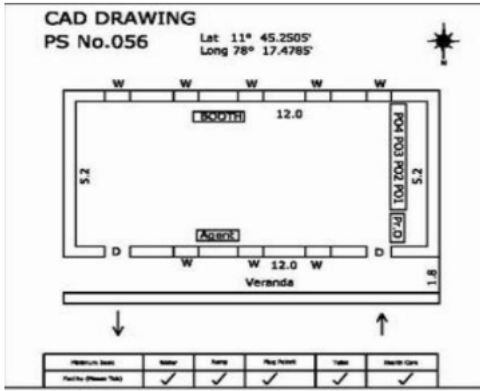

Nazri Naksha

Google Map View

Polling Station Building Front View

Polling Station Front View

Cad View

Key MAP View