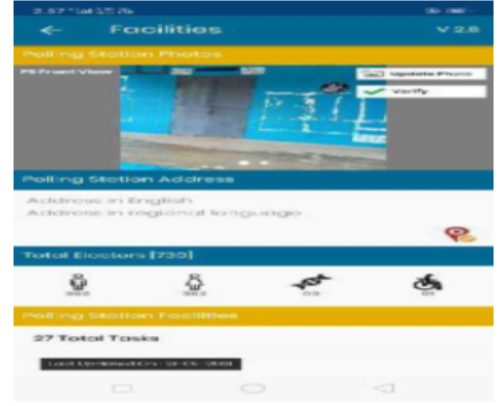

Polling Station Building Front View

Polling Station Front View