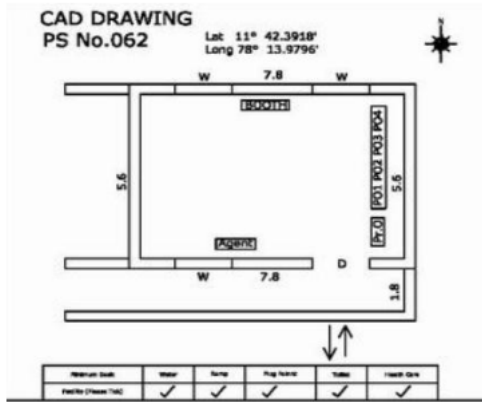

Nazri Naksha

Google Map View

Polling Station Building Front View

Polling Station Front View

Cad View

Key MAP View