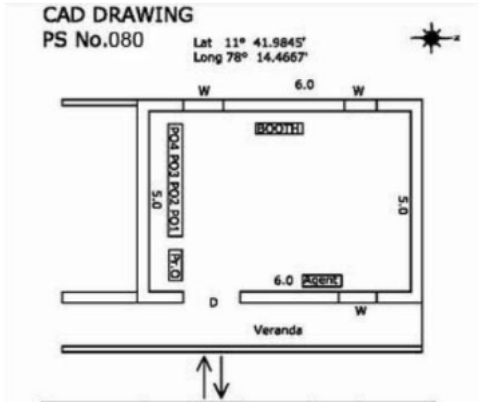

Nazri Naksha

Google Map View

Polling Station Building Front View

Polling Station Front View

Cad View

Key MAP View