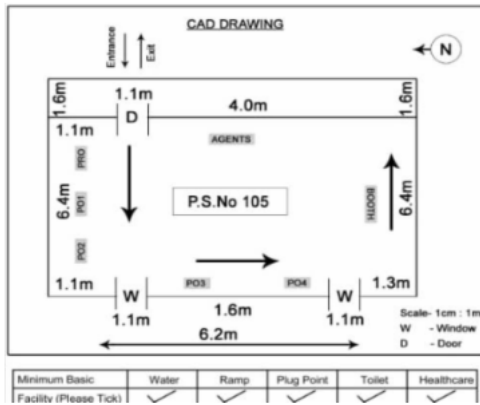

Nazri Naksha

Google Map View

Polling Station Building Front View

Polling Station Front View

Cad View

Key MAP View