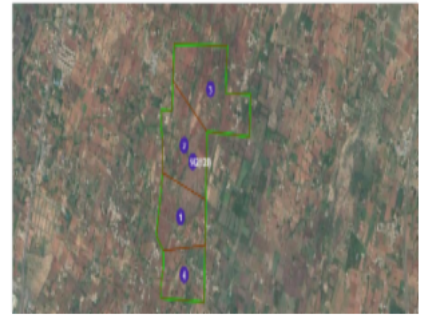

Nazri Naksha

Google Map View