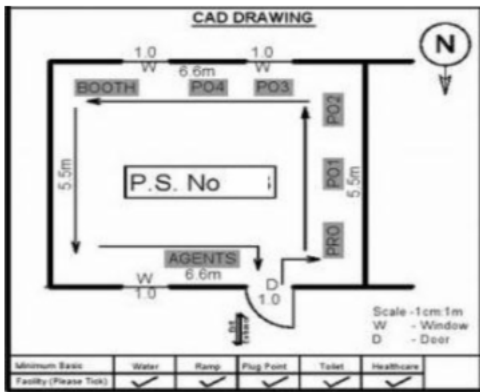

Nazri Naksha

Google Map View

Polling Station Building Front View

Polling Station Front View

Cad View

Key MAP View