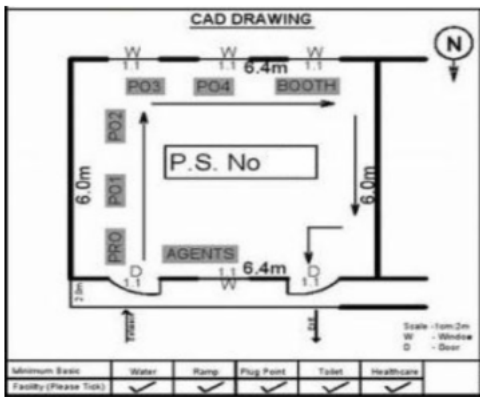

Nazri Naksha

Google Map View

Polling Station Building Front View

Polling Station Front View

Cad View

Key MAP View