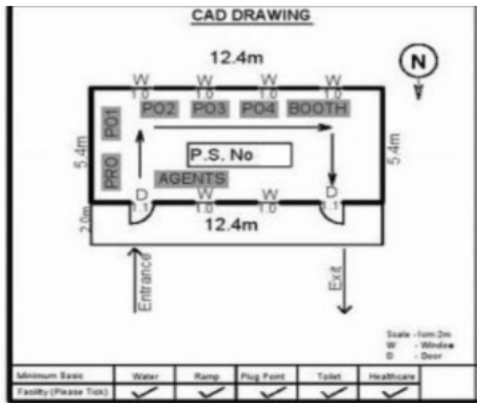

Nazri Naksha

Google Map View

Polling Station Building Front View

Polling Station Front View

Cad View

Key MAP View