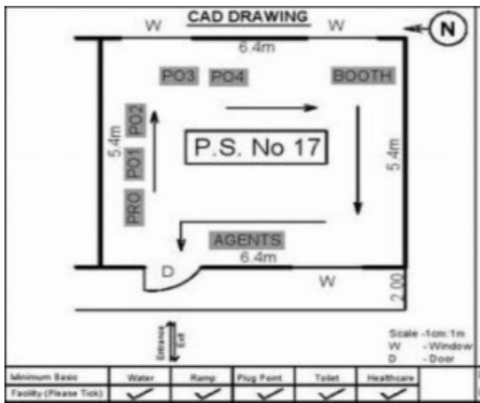

Cad View

Key MAP View

a) Landmarks b) Road names **PS** - POLLING STATION
c) Traffic flow