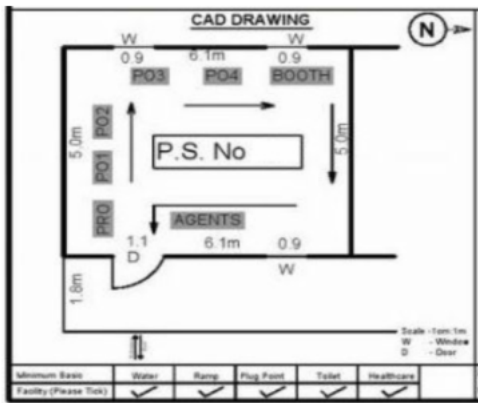

Nazri Naksha

Google Map View

Polling Station Building Front View

Polling Station Front View

Cad View

Key MAP View