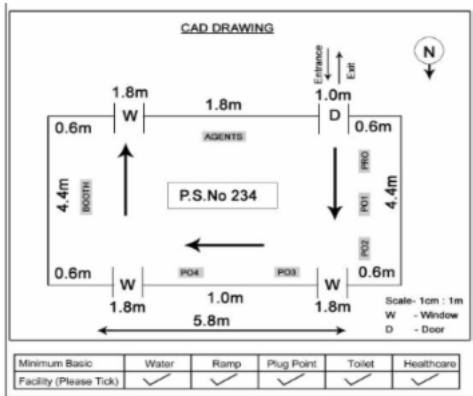

Nazri Naksha

Google Map View

Polling Station Building Front View

Polling Station Front View

Cad View

Key MAP View