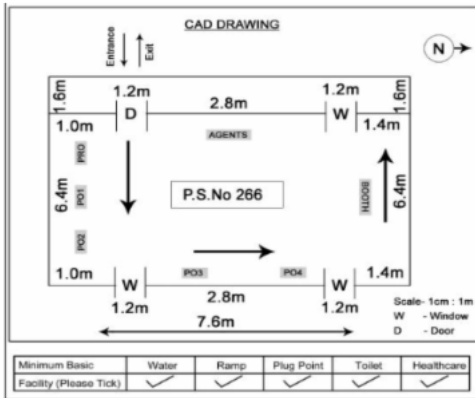

Nazri Naksha

Google Map View

Polling Station Building Front View

Polling Station Front View

Cad View

Key MAP View

a) Landmarks b) Road Names
c) Traffic flow **PS - POLLING STATION**