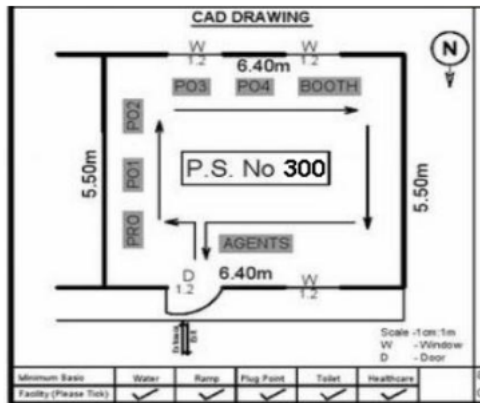

Nazri Naksha

Google Map View

Polling Station Building Front View

Polling Station Front View

Cad View

Key MAP View