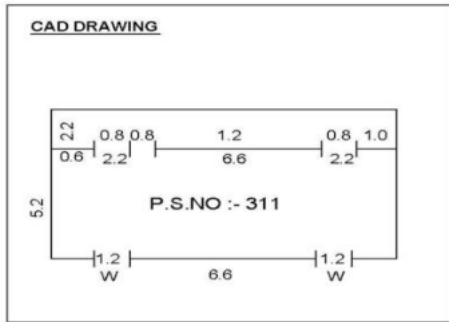

Cad View

Minimum Basic Facility (Please Tick)	Water	Ramp	Plug Point	Toilet	Healthcare
	☒	☒	☒	☒	☒