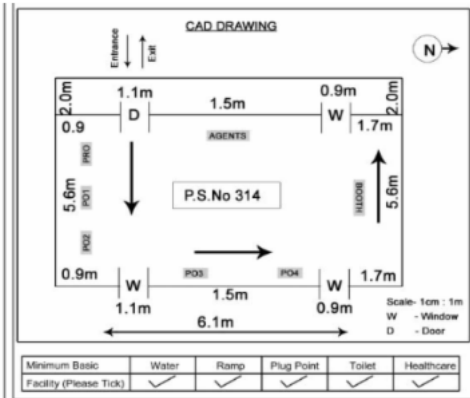

Nazri Naksha

Google Map View

Polling Station Building Front View

Polling Station Front View

Cad View

Key MAP View