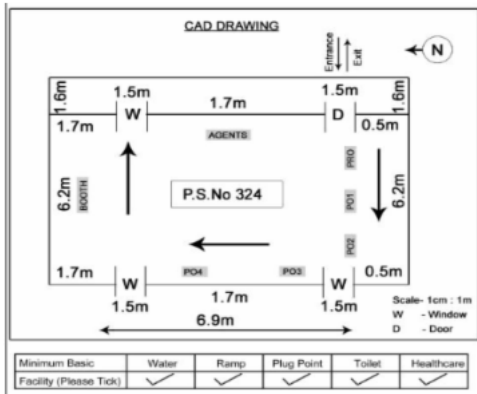

Nazri Naksha

Google Map View

Polling Station Building Front View

Polling Station Front View

Cad View

Key MAP View

a) Landmarks b) Road Names c) Traffic flow **PS - POLLING STATION**