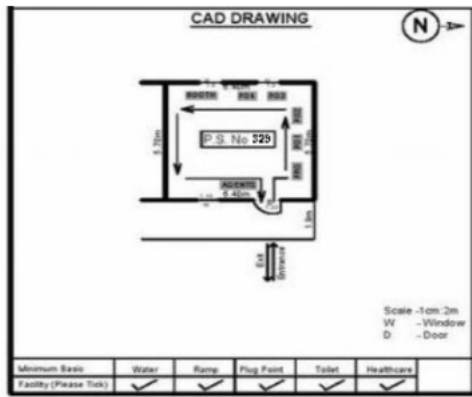

Nazri Naksha

Google Map View

Polling Station Building Front View

Polling Station Front View

Cad View

Key MAP View