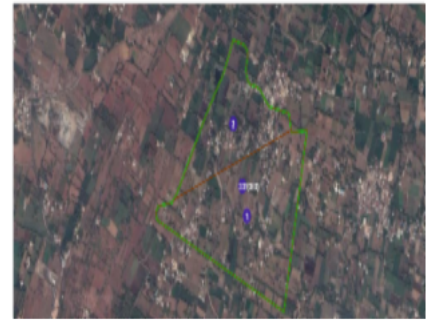

Nazri Naksha

Google Map View