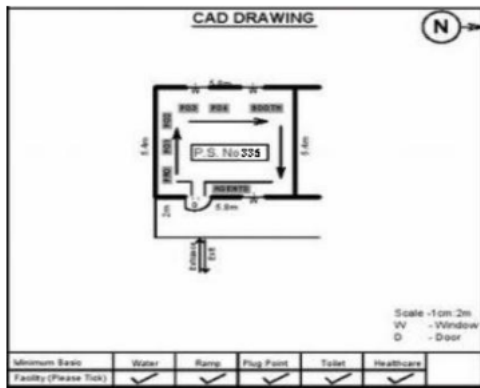

Nazri Naksha

Google Map View

Polling Station Building Front View

Polling Station Front View

Cad View

Key MAP View