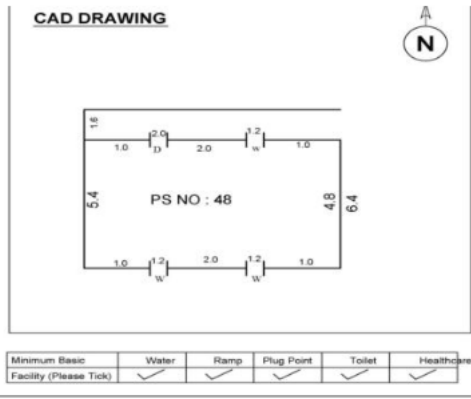

Nazri Naksha

Google Map View

Polling Station Building Front View

Polling Station Front View

Cad View

Key MAP View