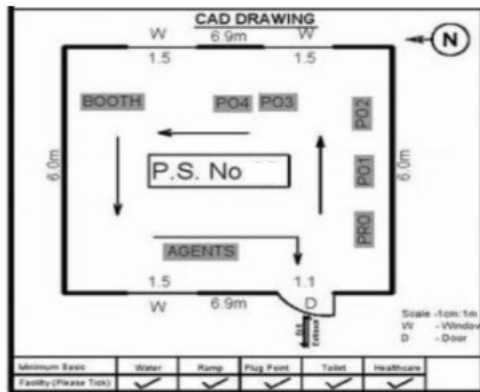

Nazri Naksha

Google Map View

Polling Station Building Front View

Polling Station Front View

Cad View

Key MAP View