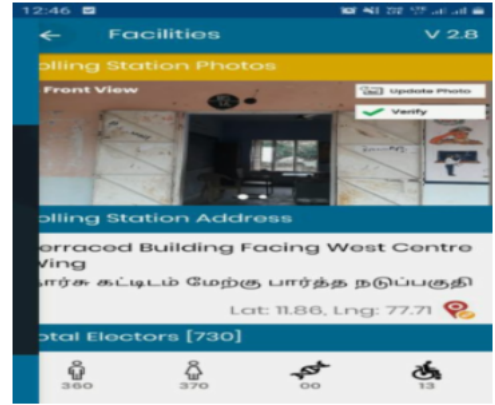

Polling Station Front View