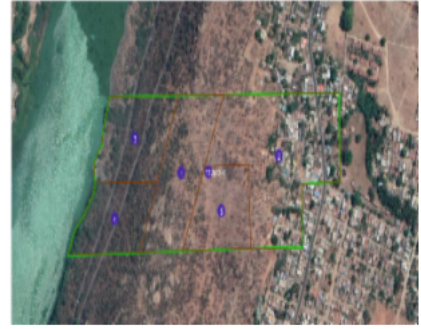

Nazri Naksha

Google Map View