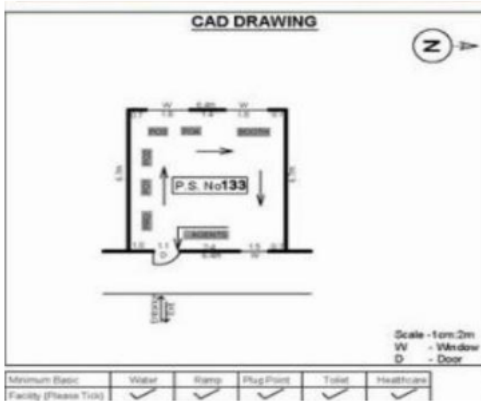

Nazri Naksha

Google Map View

Polling Station Building Front View

Polling Station Front View

Cad View

Key MAP View