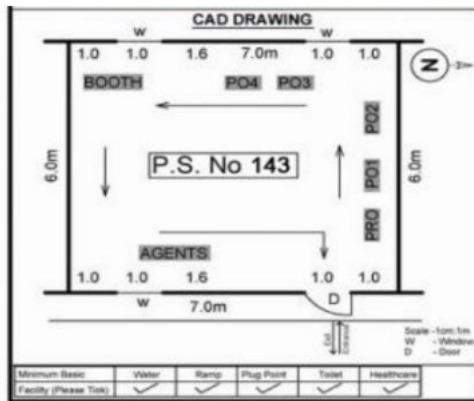

Nazri Naksha

Google Map View

Polling Station Building Front View

Polling Station Front View

Cad View

Key MAP View