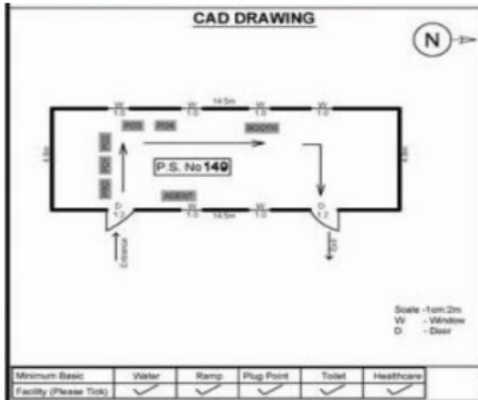

Polling Station Front View

Cad View