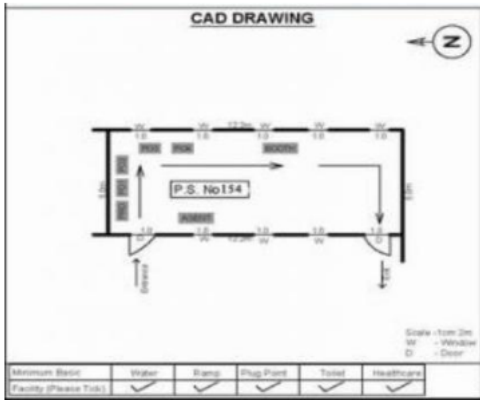

Nazri Naksha

Google Map View

Polling Station Building Front View

Polling Station Front View

Cad View

Key MAP View