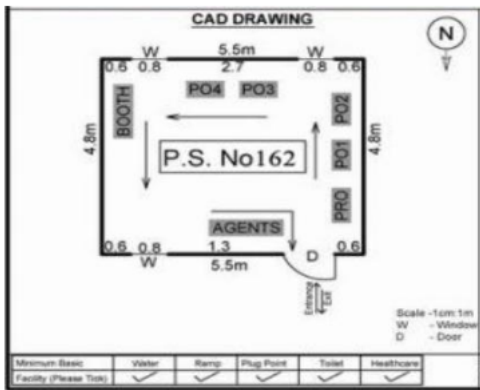

Nazri Naksha

Google Map View

Polling Station Building Front View

Polling Station Front View

Cad View

Key MAP View