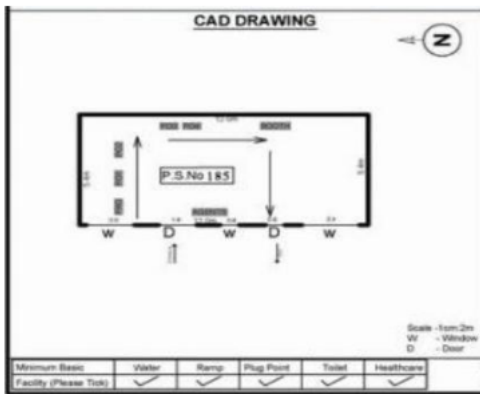

Nazri Naksha

Google Map View

Polling Station Building Front View

Polling Station Front View

Cad View

Key MAP View