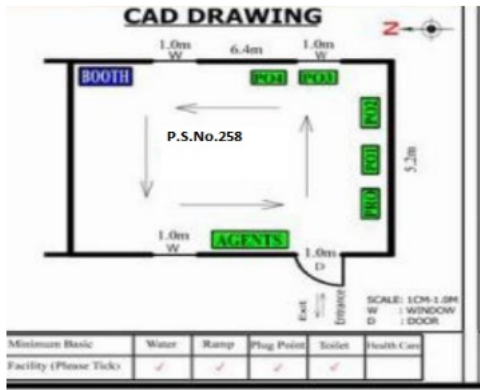

Nazri Naksha

Google Map View

Polling Station Building Front View

Polling Station Front View

Cad View

Key MAP View